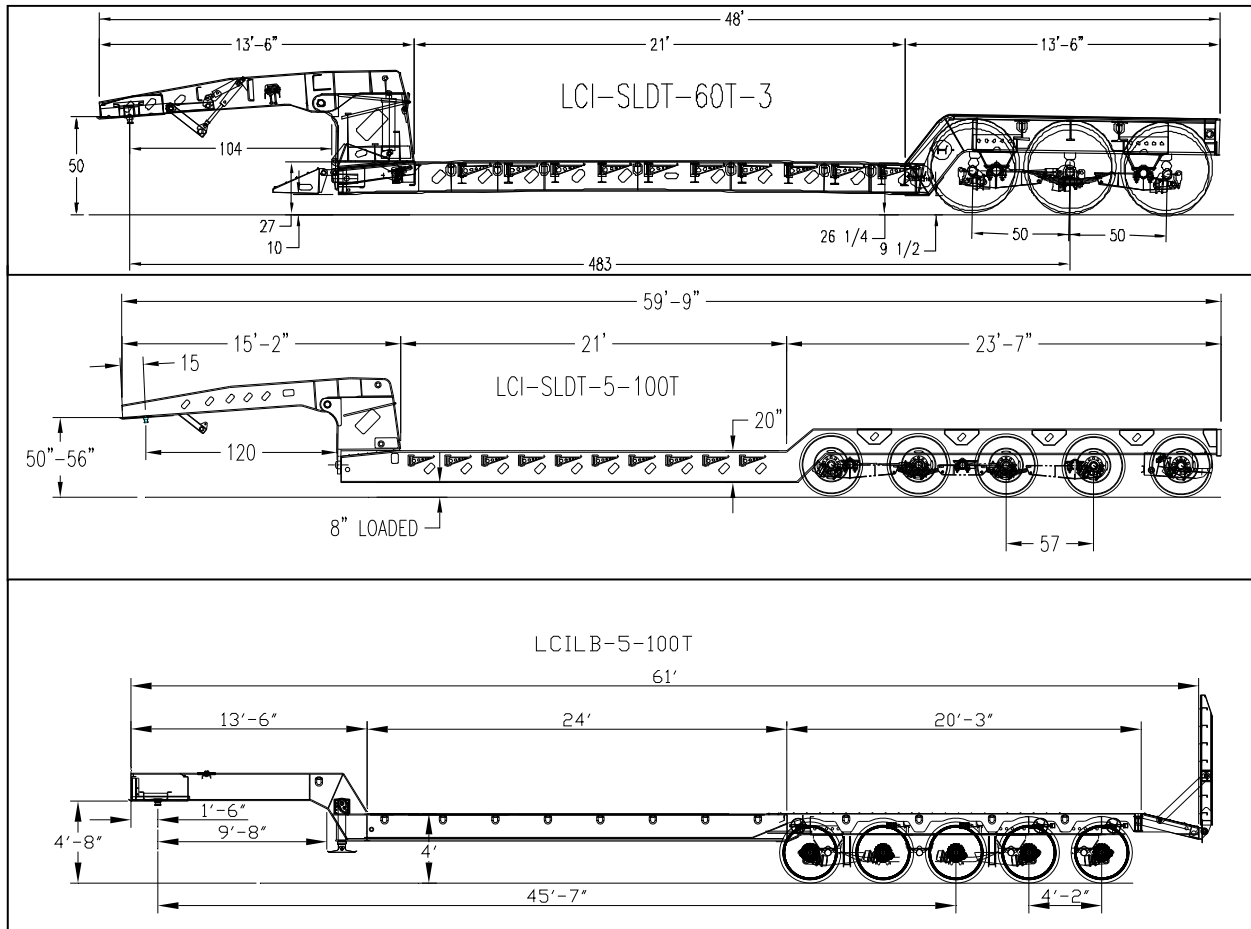

*Loadcraft Industries, Ltd.*

**World Class Manufacturer of 50 Ton to 200 Ton**

**LCI-SLDT-60T-3**

**LCI-SLDT-100T-5**

**LCOLB-150MT-DT**

**ISO 9001:2000**

**Loadcraft Industries, Ltd.**  
3811 N. Bridge  
Brady, Texas 76825  
(325) 597-2911-Tel. - (325) 597-0781-Fax  
[www.loadcraft.com](http://www.loadcraft.com)

# Loadcraft Industries, Ltd.

**Loadcraft Industries** currently produces heavy-duty trailers for the construction industry to operate in the toughest environments. **Loadcraft** trailers are built at our 255,000 square foot manufacturing facility in Brady, Texas using only the highest quality components. We offer many styles of 50 to 200 ton fixed or hydraulic/mechanical detachable neck lowboy trailers.