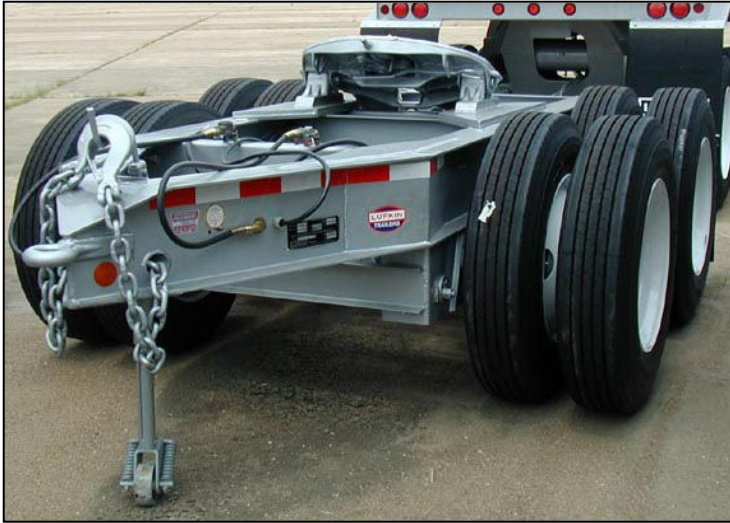

# DOLLY BROCHURE

TANDEM AXLE DOLLY MODEL CD

TANDEM AXLE DOLLY MODEL CD

SINGLE AXLE DOLLY MODEL CD-77

SINGLE AXLE DOLLY MODEL CD-77

**LUFKIN Trailers** has designed, manufactured, and marketed high quality Dry Vans, Flatbeds, Drop Frames, Extendables and Dollys. Since 1902 at Lufkin Industries, quality does not happen by chance...Quality happens because we make sure it happens. In 1969 the Trailer Division moved into its present 345,000 square foot manufacturing facility located on 8 acres of land in Lufkin, Texas. Our 500 employees manufacture roughly 4,000 units per year.